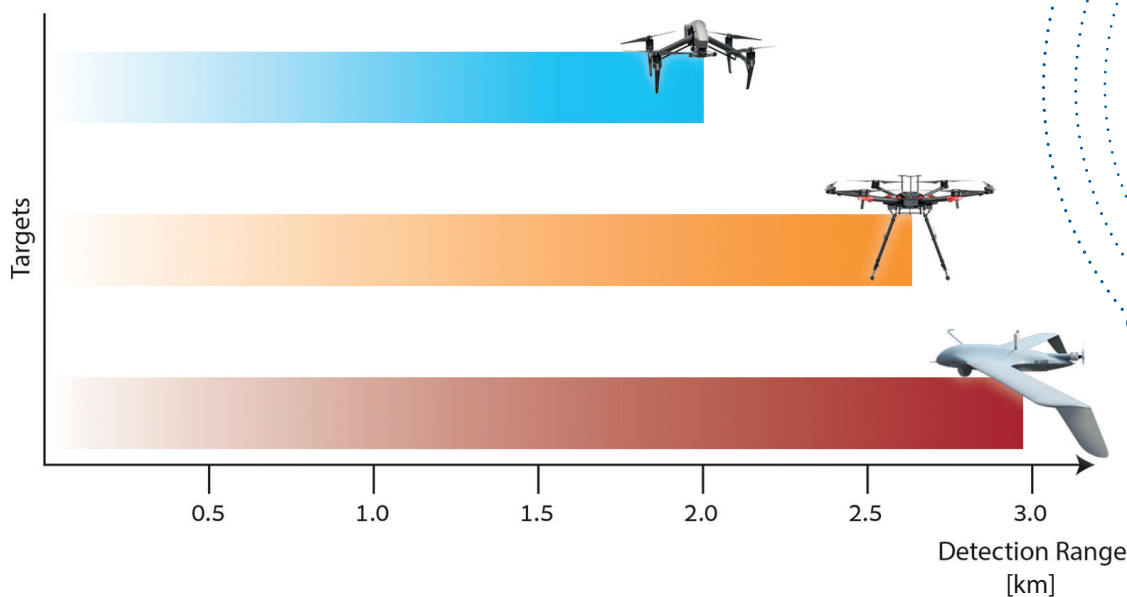

Tactical POPSTAR

Terrain Dominance Sight

GENERAL

The Tactical POPSTAR system is a unique 360 degrees Automatic Target Detection System. This is a threat investigation system using breakthrough technology. The Tactical POPSTAR provides 24/7 day and night continuous color video and terrain dominance over a wide area enabling automatic detection and analysis of the threats.

HIGHLIGHTS

- 24/7 and fully passive system
- Day & night color operation
- 60x10 degrees panoramic coverage in ultra-high resolution
- Live video streaming and recording
- Automatic Target Recognition (ATR) and tracking
- Light weight
- Gimbaled
- Can be easily integrated with interception systems

APPLICATIONS

- Airport protection
- Protection of sensitive facilities
- Border control

10.25

TAMAM DIVISION
IAI-MTH-SMS@IAI.CO.IL
WWW.IAI.CO.IL