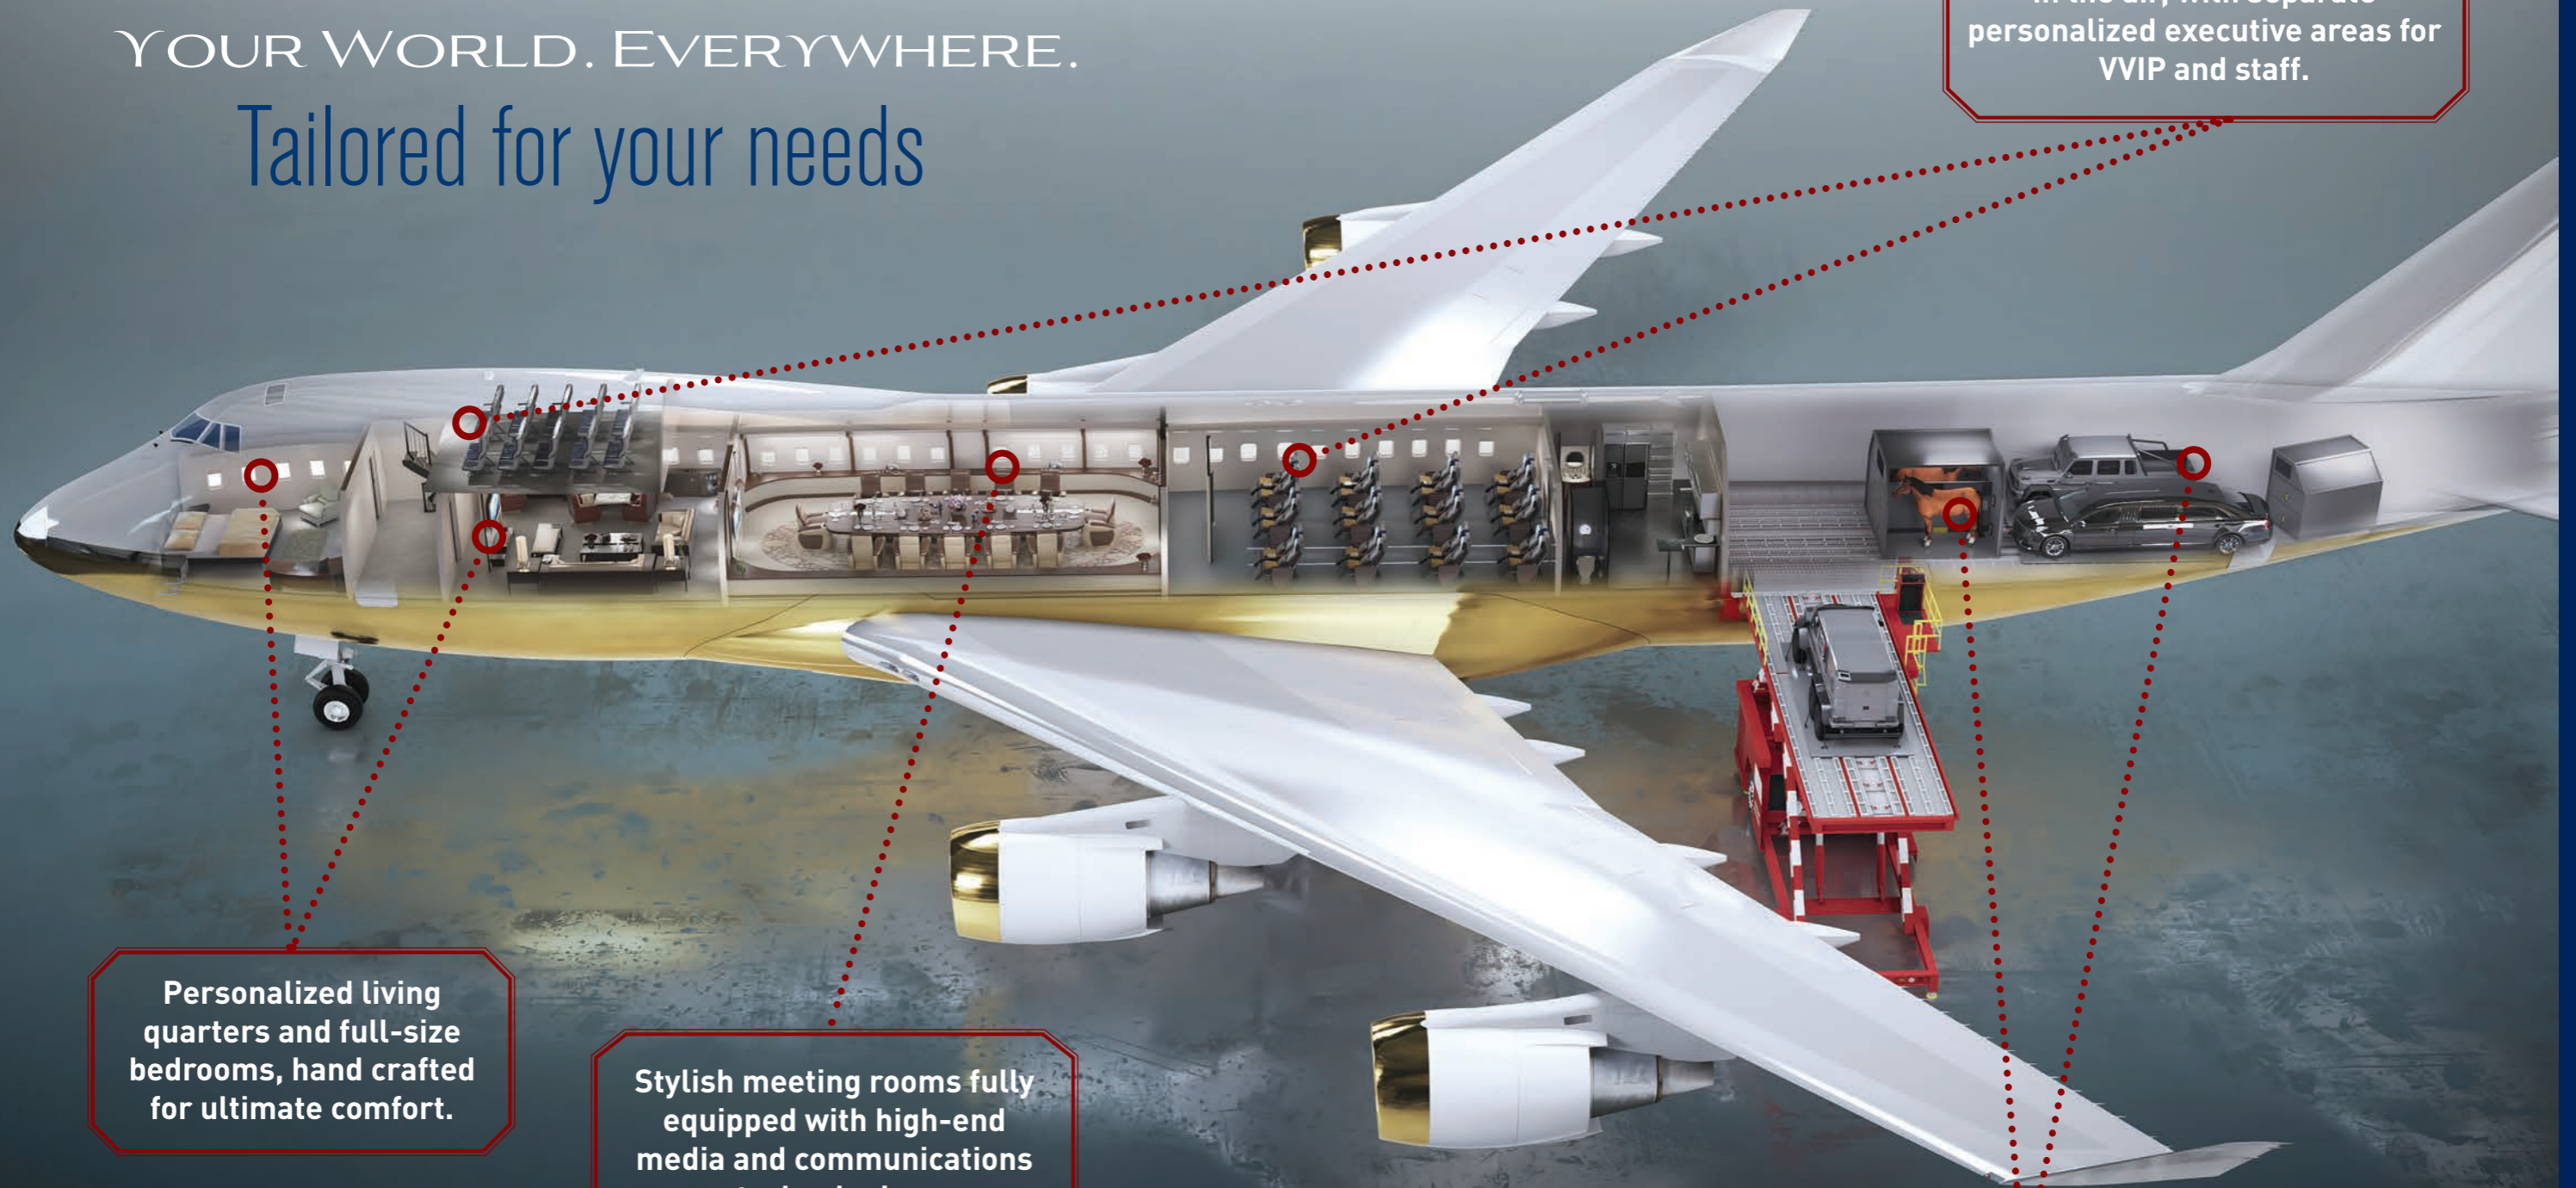

YOUR WORLD. EVERYWHERE.

Tailored for your needs

Make the most of your time in the air, with separate personalized executive areas for VVIP and staff.